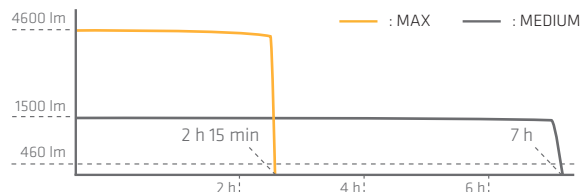

- WATER RESISTANT AND DUSTPROOF - IP54
- RECHARGEABLE
- CHARGING TIME: 5 H
- 5 BATTERY INDICATORS
- RUGGED DESIGN IK07
- POWER BANK FUNCTION

4600 LUMENS

- Li-ion
  77 Wh
- 2140 g
- 2x110°
- IP54