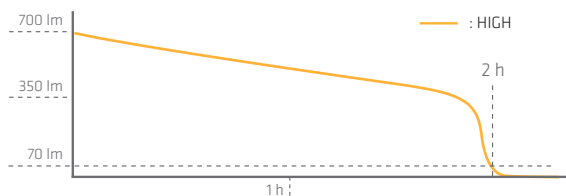

WATER RESISTANT AND DUSTPROOF - IP54
RECHARGEABLE
CHARGING TIME: 3 H 45 MIN
3 BATTERY INDICATORS
RUGGED DESIGN IK07
STEPLESS DIMMING

WATER- AND DUSTPROOF - IP65
RECHARGEABLE
CHARGING TIME: 4 H 30 MIN
3 BATTERY INDICATORS
RUGGED DESIGN IK09
3 SUPER STRONG MAGNETS

700 LUMENS

Li-ion 9.6 Wh
373 g
120°
IP54