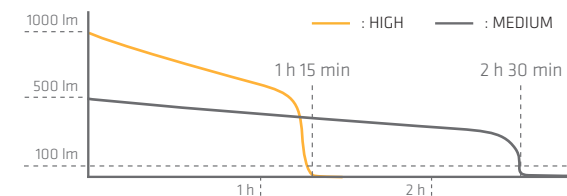

WATER- AND DUSTPROOF - IP65
 RECHARGEABLE
 CHARGING TIME: 4 H 30 MIN
 3 BATTERY INDICATORS
 RUGGED DESIGN IK09
 3 SUPER STRONG MAGNETS

700 LUMENS

Li-ion 9.6 Wh
 373 g
 120°
 IP54

1000 LUMENS

Li-ion 12 Wh
 382 g
 120°
 IP65