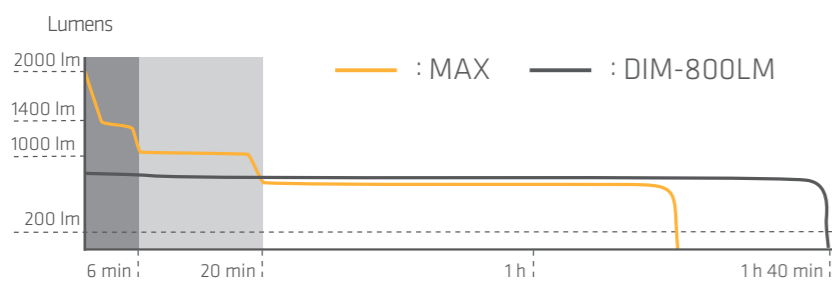

SLIDING HYPERFOCUS™

The sliding Hyperfocus™ optical system collects the LED radiance and distributes it with maximum efficiency from a perfect round floodlight beam to a highly intensive, long range spot beam. All just by one-hand sliding of the head.

TACTICAL FRONT AND BACK

Use the strike bezel for self-defense or as an easy way to locate your torch in the dark. When switched on and placed upside down on a table, it will light up around the tip of the head. The tactical tail cap is carefully shaped so that it can be used to break light surfaces. You will also be able to use it for self-defense.

LIGHT CURVE AND RUNTIMES

MAX	2000 LUMENS 200	1 h 15 min
MEDIUM	400 LUMENS 40	3 h 30 min
LOW	50 LUMENS 5	28 h

SPECIFICATIONS

LED / Focus Configuration:	1 CREE Power Chip / Sliding Hyperfocus™
Case Material / Surface Treatment:	Prime Aluminium quality 6061, anodized
Case Color:	Black
Switch at Rear:	Electronic Switch with Solid Silicone Button
Dimensions:	L: 161 mm, ø: 39 mm
Weight incl. Battery:	182 g
Ingress Protection Rating:	Splash Waterproof IPx4
Temperature (Operation):	-20°C to +50°C