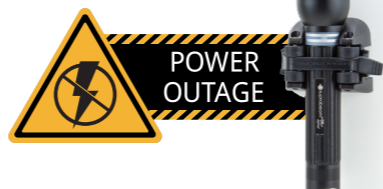

KEY FEATURES / UNIQUE SELLING POINTS (USP)

SMART INTERNAL CHARGING

The USB-C connected charger for the Q5xrs defend is designed to be mounted hanging on a wall or installed in a vehicle, making it effortless to hang in your Q5xrs defend for charging.

ROTATING HOLSTER

The new Q5xrs defend features a 360-degree rotating holster with a clip designed specifically for MOLLE mounting slots. This smart holster allows you to operate your Q5xrs defend hands-free, pointing it in any direction to light up your environment effortlessly.