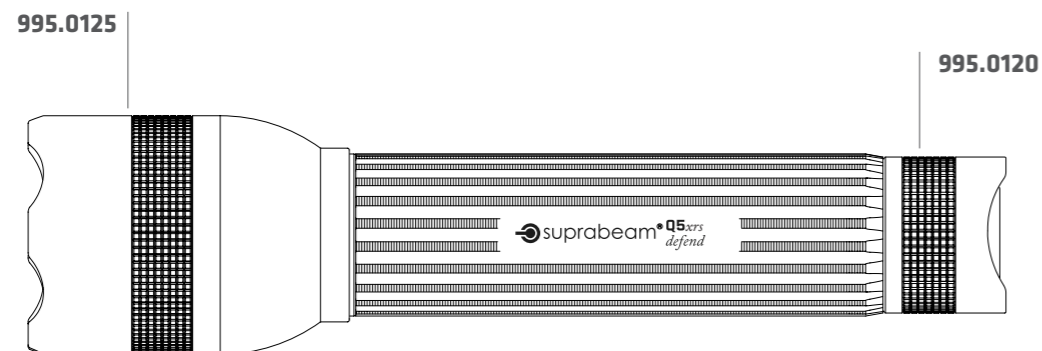

ACCESSORIES

PRODUCT	DESCRIPTION	PARTNUMBER	WEIGHT	SINGLE BOX SIZE	EAN CODE
	Battery: Li-Ion cell 18650 (3'000 mAh - Q5xrs defend)	951.025	52 g	L: 17.0 cm, W: 11.0 cm, H: 4.5 cm	5704049911215
	Bike holder	950.012	48 g	L: 17.0 cm, W: 11.0 cm, H: 5.5 cm	5704049904491
	Traffic Cone Orange	950.081	50 g	L: 18.0 cm, W: 4.5 cm, H: 4.5 cm	5704049907256
	Traffic Cone Yellow	950.087	50 g	L: 18.0 cm, W: 4.5 cm, H: 4.5 cm	5704049907485
	Anti-Roll ring (fluorescent orange)	950.105	8 g	L: 17.0 cm, W: 11.0 cm, H: 4.5 cm	5704049912502

SPAREPARTS

PRODUCT	DESCRIPTION	PARTNUMBER	EAN CODE
	Nylon holster for SUPRABEAM Q5xrs defend	995.0160	5704049905979
	Switch complete for SUPRABEAM Q5xrs defend	995.0120	5704049907324
	Replacement Lense for Q5xrs defend, complete	995.0125	5704049907379
	Wall charging station - USB-C	995.0157	5704049911680

suprabeam®

Q5xrs defend

2000 LUMENS

Li-ion
3000 mAh

360 m

182 g

10° - 70°

505.7111

LIGHT CURVE AND RUNTIMES

MAX	2000 LUMENS 200	1 h 15 min
MEDIUM	400 LUMENS 40	3 h 30 min
LOW	50 LUMENS 5	28 h

SPECIFICATIONS

LED / Focus Configuration:	1 CREE Power Chip / Sliding Hyperfocus™
Case Material / Surface Treatment:	Prime Aluminium quality 6061, anodized
Case Color:	Black
Switch at Rear:	Electronic Switch with Solid Silicone Button
Dimensions:	L: 161 mm, ø: 39 mm
Weight incl. Battery:	182 g
Ingress Protection Rating:	Splash Waterproof IPx4
Temperature (Operation):	-20°C to +50°C