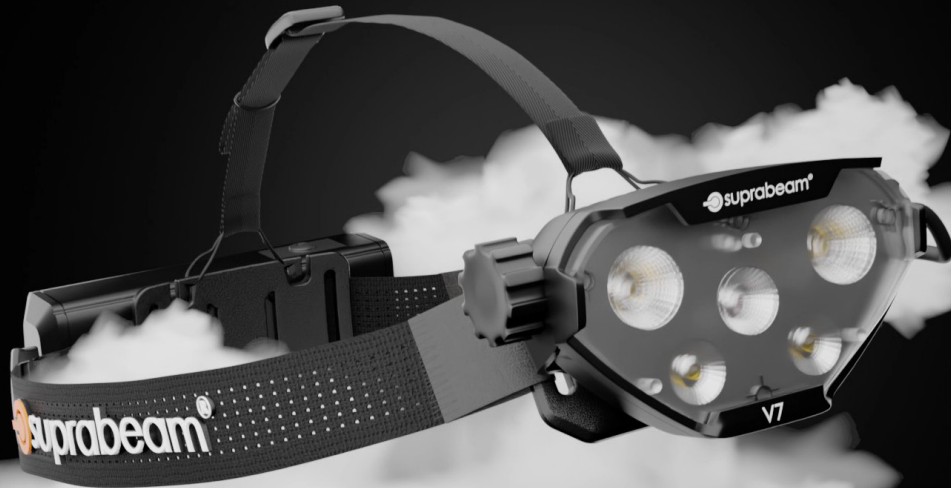

 suprabeam®

V7

Danish Design | Swiss Engineering

Warning

FOR MORE INFO
ABOUT HEAT

DON'T BLOCK THE LENS

Eye Safety

Risk Group 2
(IEC 62471)

EYE SAFETY

Do not look directly into the beam. The intense light can damage your eyes.
The torch is classified in LED Risk Group 2 (IEC 62471)

Specifications

Li-ion

180 m

-20°C - +50°C

30°/75°

217 g