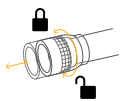

FOCUS LOCK

Improved Focus Lock-function to prevent unwanted sliding