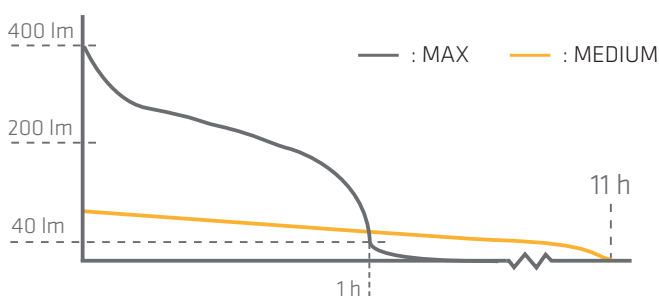

Q7 compact

PACKAGING

400 LUMENS

SPECIFICATIONS

WHAT'S IN THE BOX

TORCH

POUCH

STRAP

BATTERIES

MANUAL

UNIQUE SELLING POINTS (USP)

SLIDING HYPERFOCUS™

The sliding Hyperfocus™ optical system collects the LED radiance and distributes it with maximum efficiency from a perfect round floodlight beam to a highly intensive, long range spot beam. All just by one-hand sliding of the head.

5 STEP ELECTRONICS WITH STROBE

Inside the Q7compact is a 5 step electronic control, delivering 4 different light levels and a 10HZ strobe. The switching between the different steps is easily preformed by simply touching the solid silicone switch at the tailcap switch.

FOCUS LOCK

When the torch is slid to Focus, simply turn the head a couple of degrees to the left to enable the lock-function. This will engage a brake-function which will prevent unwanted sliding from focus to flood beam.

LIGHT CURVE AND RUNTIMES

MAX

400 LUMENS
40

1 h

HIGH

200 LUMENS
20

1 h 30 min

MEDIUM

50 LUMENS
5

11 h

LOW

15 LUMENS
1.5

75 h