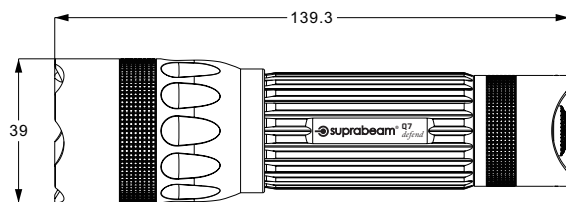

Q7 *defend*

LED / Focus configuration:	1 CREE Power Chip / Sliding Hyperfocus™ Lens
Case Material / Surface Treatment:	Anodized and urethane coating, High Strength Aluminium
Case Color:	Black
Switch:	Quality Tested Silicone Switch With Touch Function - Switch At Rear
Dimensions:	L: 139.3mm, ø: 39mm
Weight incl. battery:	212g
Ingress Protection Rating:	Splash Waterproof IPx4
Temperature:	-20°C to +50°C
Built in Controller:	YES, 5-step controller by press or touch
Standard Power Source:	4 x AAA Alkaline
Compatible with rechargeable cells:	YES, with AA NiMh 1.2 V
Beam / Distance:	Variable from Spot to Floodlight / 220 Meters
Luminous Flux:	Max: 350 lm / High: 200 lm / Medium: 50 lm / Low: 15 lm / Strobe 10 Hz
Lighting Time:	Max: 1h / High: 1h 30min / Medium: 11h / Low: 75h
Accessories included:	Pro. Quality Pouch with magnetic lock and Press Stud
Customs Tariff Number:	8513 1000
Packaging:	Presentation tube
Single Box Content / Size / Weight:	1 pcs, height/diameter, 18 x 9,7 cm / 343 g
Master Box Content / Size / Weight:	32 pcs, 38 x 40 x 44 cm / 11.2 kg
Order's Adress:	info@suprabeam.com