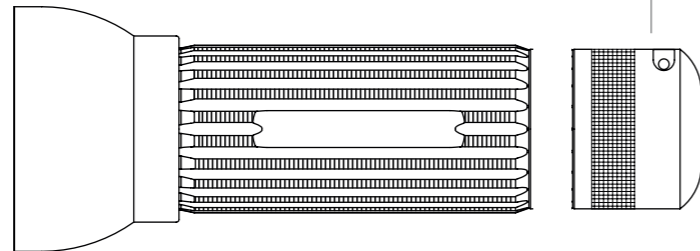

ACCESSORIES

PRODUCT	DESCRIPTION	PARTNUMBER	WEIGHT	SINGLE BOX SIZE	EAN CODE
	Battery: Li-Ion cell 26650 (5'000 mAh - Q7xr)	951.012	94 g	L: 17.0 cm, W: 11.0 cm, H: 4.5 cm	5704049900547
	Charging station for Li-ion 26650 (for Q7xr)	995.0062	26 g	L: 8.5 cm, W: 5.0 cm, H: 2.5 cm	5704049901377
	Bike holder Q3/Q4/Q7 series	950.012	48 g	L: 17.0 cm, W: 11.0 cm, H: 5.5 cm	5704049904491
	Color filter Set B/R/Y/G with adapter	950.030	42 g	L: 7.0 cm, W: 6.5 cm, H: 3.5 cm	5704049904415
	Car USB-Charger: 5V/1A	995.0063	34 g	L: 17.0 cm, W: 11.0 cm, H: 3 cm	5704049901384

SPAREPARTS

PRODUCT	DESCRIPTION	PARTNUMBER	EAN CODE
	Nylon pouch for SUPRABEAM Q7xr/Q7xrs	995.0032	5704049900646
	Switch complete for SUPRABEAM Q7xr	995.0012	5704049900318
	Replacement Lense for Q7xr, complete	995.0041	5704049907768

995.0041

995.0012