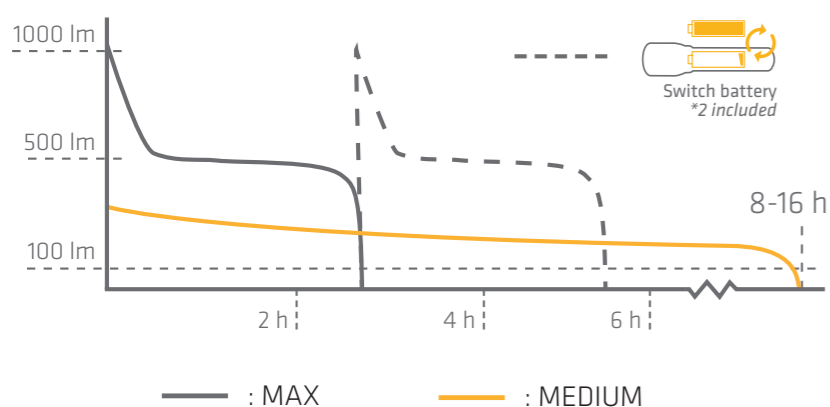

SLIDING HYPERFOCUS™

The sliding Hyperfocus™ optical system collects the LED radiance and distributes it with maximum efficiency from a perfect round floodlight beam to a highly intensive, long range spot beam. All just by one-hand sliding of the head.

USB FAST CHARGING BASE

Connected by standard Micro USB and with our 5V/2A, 100 - 240VAC power adapter it charges the Li-Ion cell at maximum rate. With or without USB power it shows the battery status on a 5-LED light stripe at any time.

PROFESSIONAL POUCH

Keep your Q7xr within grasp at all times with the included belt pouch. With the sturdy and reliable nylon fastener, there is no need to worry about your Q7xr falling out.

FOCUS LOCK

When the torch is slid to Focus, simply turn the head a couple of degrees to the left to enable the lock-function. This will engage a brake-function which will prevent unwanted sliding from focus to flood beam.

WATER RESISTANT - IPX4

The Q7xr is rated IPX4, which means it is water resistant. Use the Q7xr in all weather conditions without having to worry about your light.

PACKAGING

PACKAGING

PE PORTABLE BOX WITH SPACE FOR SECOND BATTERY

Customs Tariff Number:	8513 1000
Packaging:	PE Portable Box with Space for Second Battery
Single Box Content / Size / Weight:	1 pcs, 28 x 23 x 8 cm / 960 g
Master Box Content / Size / Weight:	6 pcs, 41 x 41 x 28 cm / 6.65 kg
Part. No.:	507.6105
EAN-CODE:	5704049903289

LIGHT CURVE AND RUNTIMES

MAX	1000 LUMENS 100	2 h | 45 min	x2
HIGH	500 LUMENS 50	3 h | 35 min	x2
MEDIUM	250 LUMENS 25	8 h	x2
LOW	50 LUMENS 5	37 h	x2