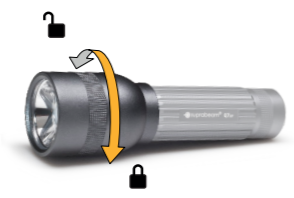

FOCUS LOCK

When the torch is slid to Focus, simply turn the head a couple of degrees to the left to enable the lock-function. This will engage a brake-function which will prevent unwanted sliding from focus to flood beam.