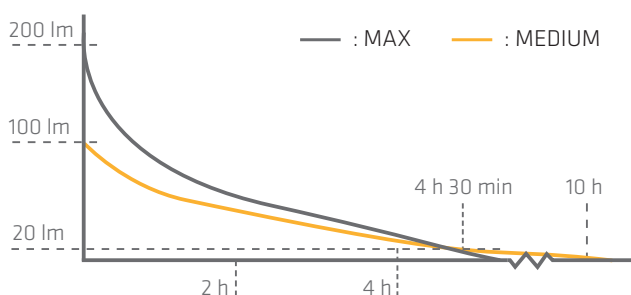

LIGHT CURVE AND RUNTIMES

MAX 200 LUMENS 20 4 h | 30 min

MEDIUM 100 LUMENS 10 10 h

LOW 50 LUMENS 5 18 h

RED LIGHT 10/30 LUMENS

SPECIFICATIONS

LED / Focus configuration:	1 CREE Power Chip / 1 RED LED Chip
Case Material / Surface Treatment:	Hi-Tech Plastic Compound
Case Color:	Black / Transparent Red
Switch:	2 Silicone Switches: Red Light / White light and Transport lock
Headband:	With silicone stripes
Weight incl. battery:	116g
Ingress Protection Rating:	Waterproof (up to 1m) IP68
Temperature:	-20°C to +50°C