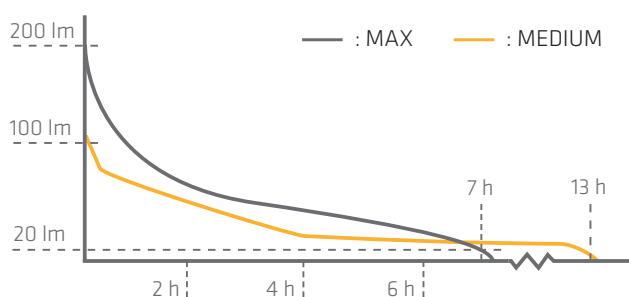

LIGHT CURVE AND RUNTIMES

MAX

200 LUMENS
20

7_h

MEDIUM

100 LUMENS
10

13_h

LOW

50 LUMENS
5

26_h

RED LIGHT

10/30 LUMENS