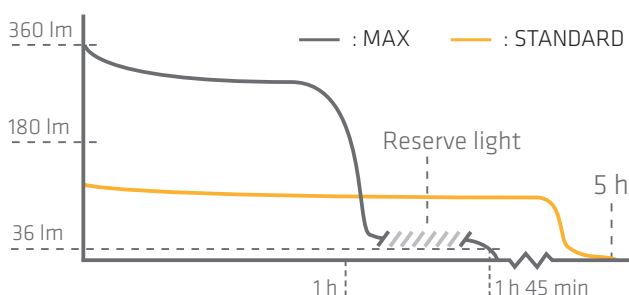

V3 *air rechargeable*

PACKAGING

360 LUMENS

SPECIFICATIONS

Li-Po
1400 mAh

210 m

148 g

10° - 70°

WHAT'S IN THE BOX

HEADLAMP

BATTERY

USB-CABLE

MANUAL

UNIQUE SELLING POINTS (USP)

SLIDING HYPERFOCUS™

The sliding Hyperfocus™ optical system collects the LED radiance and distributes it with maximum efficiency from a perfect round floodlight beam to a highly intensive, long range spot beam. Just slide the head of the lamp for the correct light setting.

ELECTRONIC DIMMING

With our Intelligent Light Control and electronic dimming you can get just the right light output you need for a given situation. Dim the light stepless from 180 down to 8 lumens simply by holding a button.

USB CHARGING

Compatible with USB. This enables you to charge everywhere, either with our 5V/2A adapter, through your computer or with a car charger.

LIGHT CURVE AND RUNTIMES

MAX

360 LUMENS
36

1 h | 45 min

STANDARD

110 LUMENS
11

5 h

DIMMING

180 LUMENS
8

3-80 h