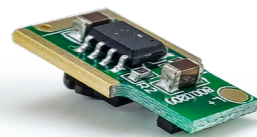

SPAREPARTS

PRODUCT	DESCRIPTION	PARTNUMBER	EAN CODE
	Switch complete for SUPRABEAM Q1	995.0008	5704049900271
	Pocket clip for Q1	995.0035	5704049900981

Distributor's Stamp:

Suprabeam is manufactured by the Steiner Group and distributed worldwide by:

KEY FEATURES / UNIQUE SELLING POINTS (USP)

ROTATING HYPERFOCUS

The rotating Hyperfocus™ lets you go from flood to spot with a light turn of the lamp-head. Control the focus with two fingers and switch quickly from 10 degrees to 70 degrees.

INTELLIGENT LIGHT CONTROL

The advanced electronic micro controller offers switching between high and low light power by a simple switch operation. In addition, it controls the light output for an optimized battery lifetime.

WATER RESISTANT - IPX4

The Q1 is rated IPX4, which means it is water resistant. Use the Q1 in all weather conditions without having to worry about your light.

ATTACHMENT CLIP

With the Q1 attachment clip and the convenient size the Q1 is perfect for carrying in your pocket. The attachment clip secures the Q1 in your pocket and makes it easy to reach with a quick grasp.