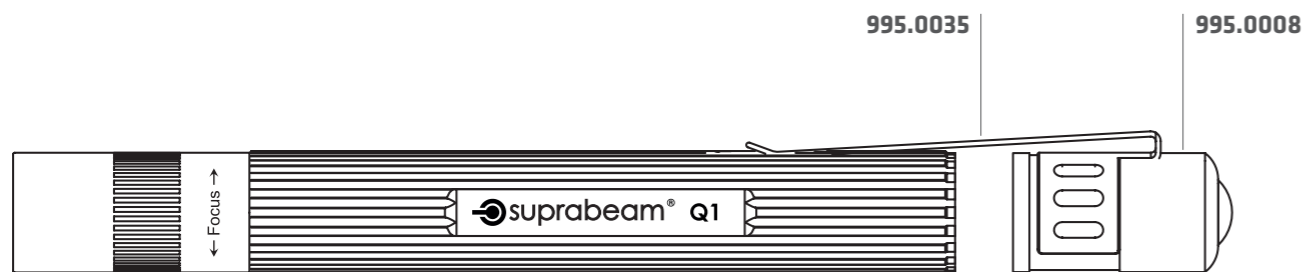

SPAREPARTS

PRODUCT	DESCRIPTION	PARTNUMBER	EAN CODE
	Switch complete for SUPRABEAM Q1	995.0008	5704049900271
	Pocket clip for Q1	995.0035	5704049900981

Distributor's Stamp:

Suprabeam is manufactured by the Steiner Group and distributed worldwide by:

SPECIFICATIONS

LED / Focus Configuration:	1 CREE Power Chip / Rotating Hyperfocus™
Case Material / Surface Treatment:	Prime Aluminium quality 6061, anodized
Case Color:	Anthracite Dark Grey
Switch at Rear:	Quality Tested Metal Switch With Touch Function
Dimensions:	L: 144 mm, ø: 15 mm
Weight incl. Battery:	56 g
Ingress Protection Rating:	Splash Waterproof IPx4
Temperature (Operation):	-20°C to +50°C