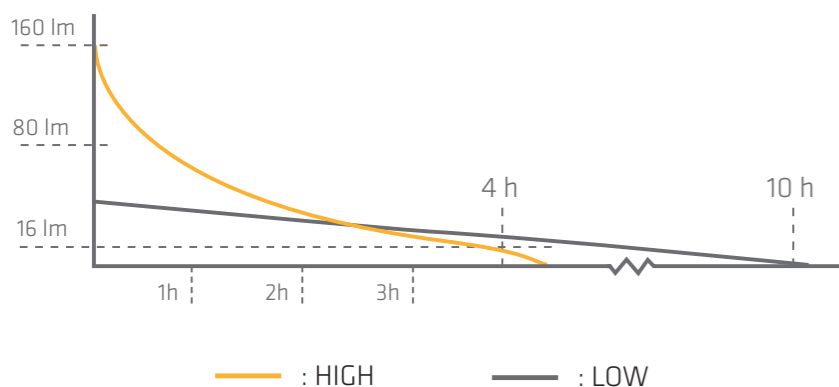

KEY FEATURES / UNIQUE SELLING POINTS (USP)

ROTATING HYPERFOCUS

The rotating Hyperfocus™ lets you go from flood to spot with a light turn of the lamp-head. Control the focus with two fingers and switch quickly from 10 degrees to 70 degrees.

INTELLIGENT LIGHT CONTROL

The advanced electronic micro controller offers switching between high and low light power by a simple switch operation. In addition, it controls the light output for an optimized battery lifetime.

WATER RESISTANT - IPX4

The Q1 is rated IPX4, which means it is water resistant. Use the Q1 in all weather conditions without having to worry about your light.

ATTACHMENT CLIP

With the Q1 attachment clip and the convenient size the Q1 is perfect for carrying in your pocket. The attachment clip secures the Q1 in your pocket and makes it easy to reach with a quick grasp.

TOUCH SWITCH

The endcap metal button is a switch with a task function, allowing you to step through the light modes without activating the lamp constantly. The different light functions are provided by our Intelligent Light Control circuit.

LIGHT CURVE AND RUNTIMES

WHAT'S IN THE BOX

TORCH

BATTERIES

MANUAL

DIMENSIONS

www.suprabeam.com

PACKAGING

PACKAGING

REUSABLE LABEL

PRESENTATION

Customs Tariff Number:	8513 1000
Packaging:	Presentation tube
Single Box Content / Size / Weight:	1 pcs, height/diameter, 15,8 x 6.5 cm / 144 g
Master Box Content / Size / Weight:	72 pcs, 40 x 41 x 36.5 cm / 9.1 kg
Part. No.:	501.3005
EAN-CODE:	5704049901742

SPECIFICATIONS

LED / Focus Configuration:	1 CREE Power Chip / Rotating Hyperfocus™
Case Material / Surface Treatment:	Prime Aluminium quality 6061, anodized
Case Color:	Anthracite Dark Grey
Switch at Rear:	Quality Tested Metal Switch With Touch Function
Dimensions:	L: 144 mm, ø: 15 mm
Weight incl. Battery:	56 g
Ingress Protection Rating:	Splash Waterproof IPx4
Temperature (Operation):	-20°C to +50°C

ELECTRONICS

Built in Controller:	Yes, 2-step controller by press or touch
Standard Power Source:	2 x AAA Alkaline
Compatible with Rechargeable Cells:	Yes, with AAA NiMH 1.2V
Beam / Distance:	Variable from Spot to Floodlight / 70 Meters
Luminous Flux:	High: 160 lm / Low: 40 lm
Lighting Time:	High: 4 h. / Low: 10 h
Accessories Included:	Attachment Clip