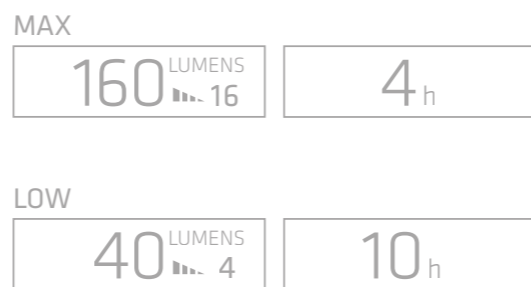

KEY FEATURES / UNIQUE SELLING POINTS (USP)

ROTATING HYPERFOCUS

The rotating Hyperfocus™ lets you go from flood to spot with a light turn of the lamp-head. Control the focus with two fingers and switch quickly from 10 degrees to 70 degrees.

INTELLIGENT LIGHT CONTROL

The advanced electronic micro controller offers switching between high and low light power by a simple switch operation. In addition, it controls the light output for an optimized battery lifetime.

WATER RESISTANT - IPX4

The Q1 is rated IPX4, which means it is water resistant. Use the Q1 in all weather conditions without having to worry about your light.

ATTACHMENT CLIP

With the Q1 attachment clip and the convenient size the Q1 is perfect for carrying in your pocket. The attachment clip secures the Q1 in your pocket and makes it easy to reach with a quick grasp.

TOUCH SWITCH

The endcap metal button is a switch with a task function, allowing you to step through the light modes without activating the lamp constantly. The different light functions are provided by our Intelligent Light Control circuit.

LIGHT CURVE AND RUNTIMES

WHAT'S IN THE BOX

TORCH

BATTERIES

MANUAL