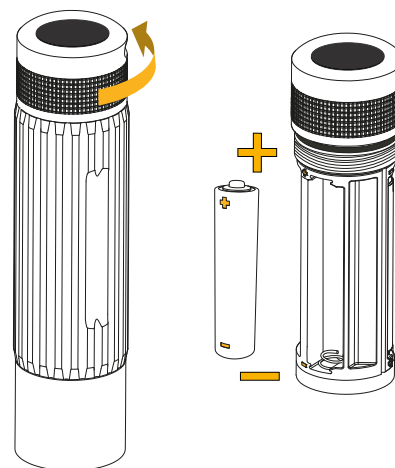

**Light Control Function**

**Hyperfocus**

**Changing Battery**

**Warning**

**Specifications**

	
3 x AAA	230 m
	
10° - 70°	99 g
	
-20°C - +50°C	IP X4