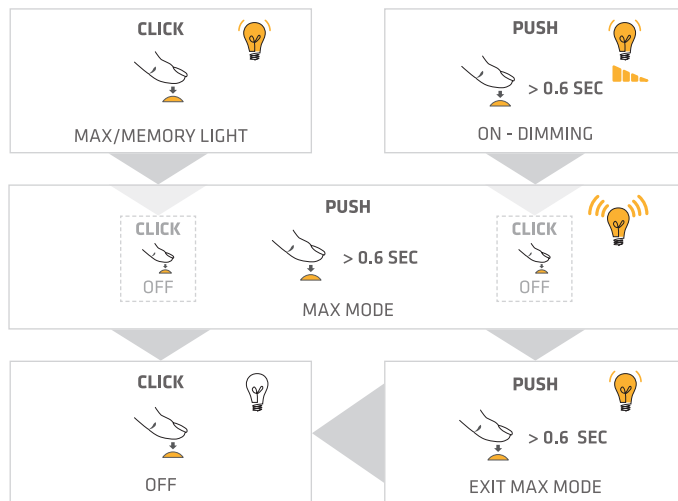

**Light Control Function**

**Hyperfocus**

**Changing Battery**

**Warning**

**Specifications**

	
3 x AAA	230 m
	
10° - 70°	99 g
	
-20°C - +50°C	IP X4