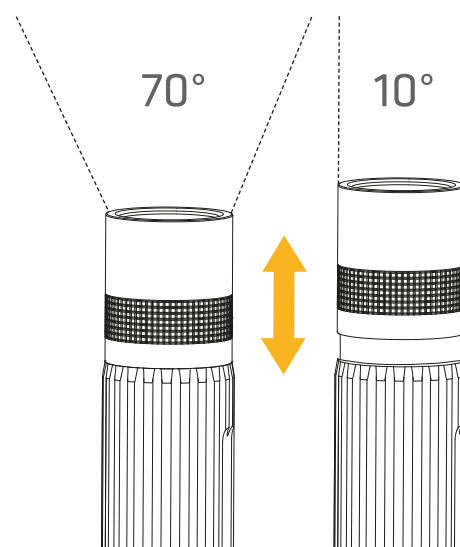

**Light Control Function**

**Hyperfocus**

**Changing Battery**

**Warning**

**Specifications**

	
3 x AAA	230 m
	
10° - 70°	99 g
	
-20°C - +50°C	IP X4