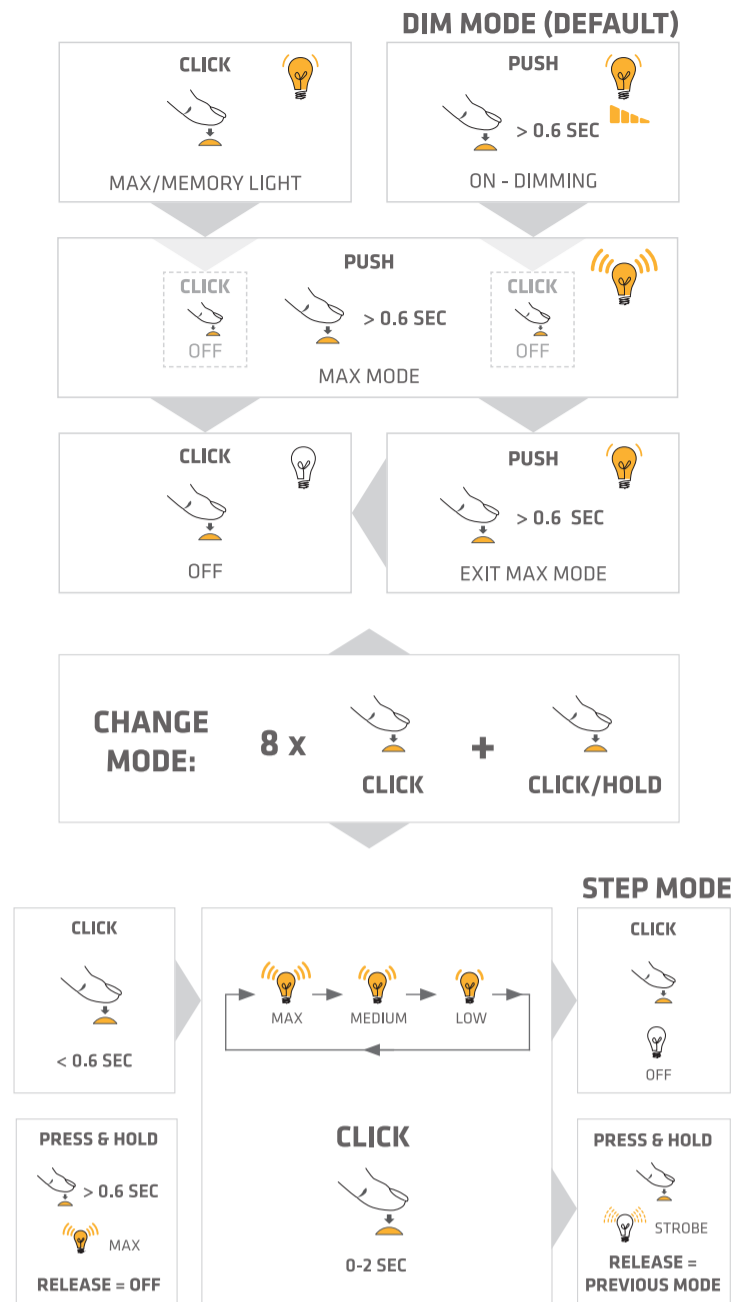

Light Control Function

Warning

Charging (0°C - +45°C)

Additional Information

Hyperfocus

Specifications

Li-Ion	200 m
15° - 70°	130 g
-20°C - +50°C	IP 68

This manual may contain typographical errors. Data and information are subject to change without notice