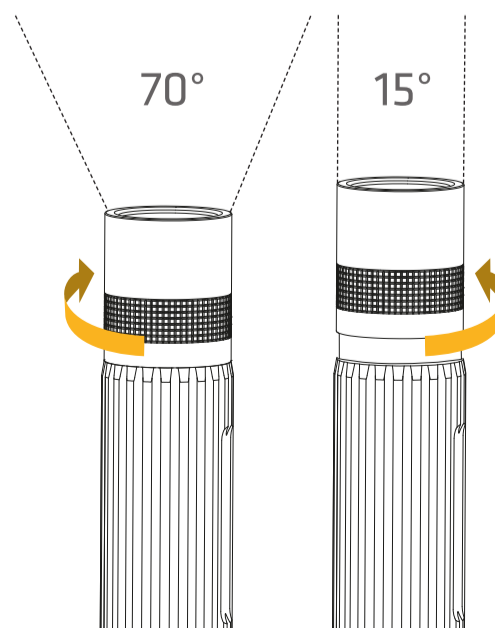

Light Control Function

Warning

Charging (0°C - +45°C)

Additional Information

Hyperfocus

Specifications

Li-Ion	200 m
15° - 70°	130 g
-20°C - +50°C	IP 68

This manual may contain typographical errors. Data and information are subject to change without notice