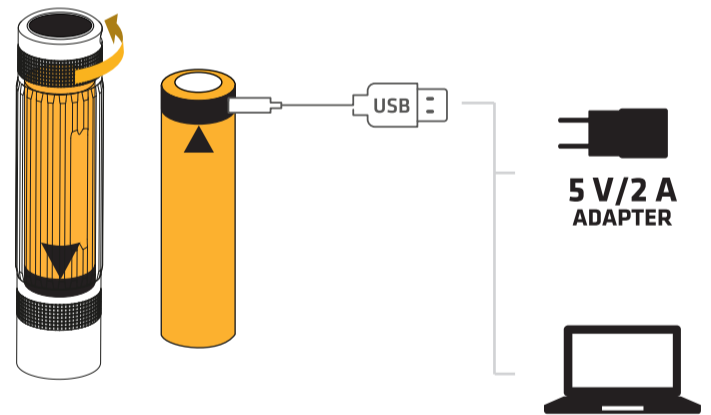

Light Control Function

Warning

Charging (0°C - +45°C)

Additional Information

Hyperfocus

Specifications

Li-Ion	200 m
15° - 70°	130 g
-20°C - +50°C	IP 68

This manual may contain typographical errors. Data and information are subject to change without notice