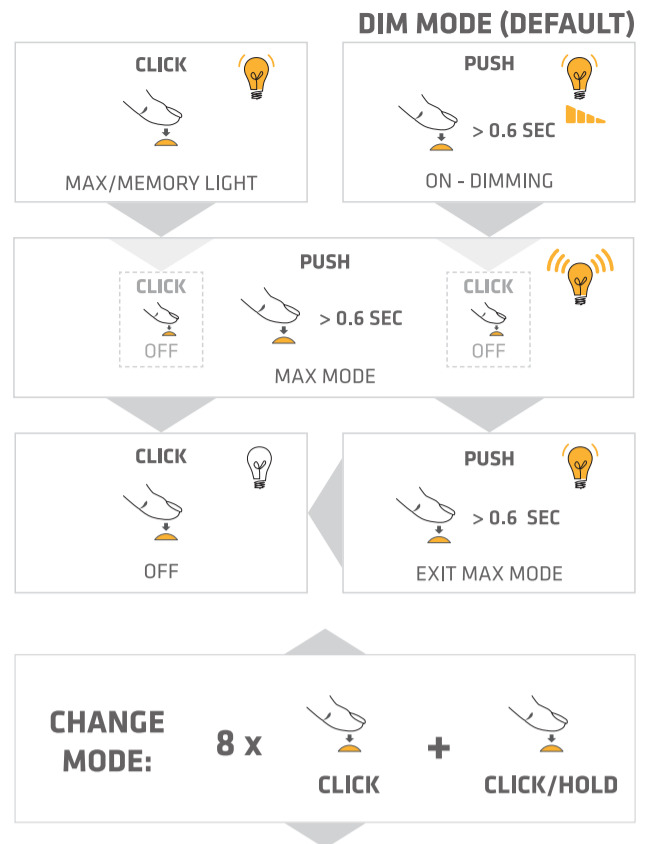

Light Control Function

Battery Level

Hyperfocus and Focuslock

Charging (0°C - +45°C)

Additional Information

Warning

Specifications