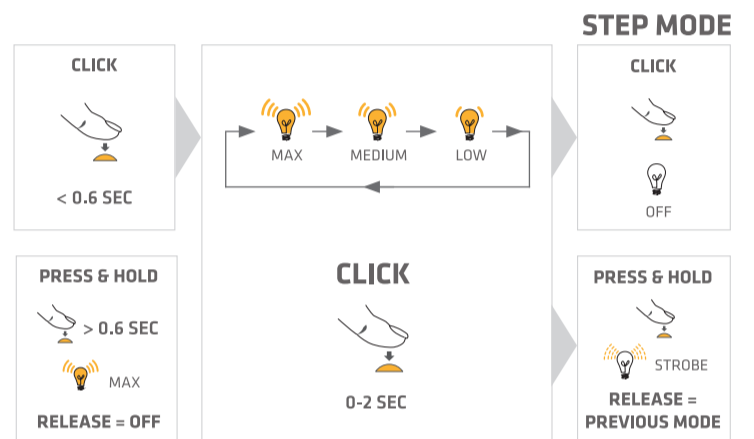

Light Control Function

Battery Level

Hyperfocus and Focuslock

Charging (0°C - +45°C)

Additional Information

Warning

Specifications