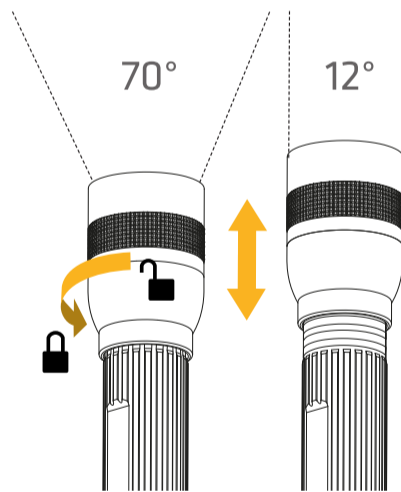

Light Control Function

Battery Level

Hyperfocus and Focuslock

Charging (0°C - +45°C)

Additional Information

Warning

Specifications