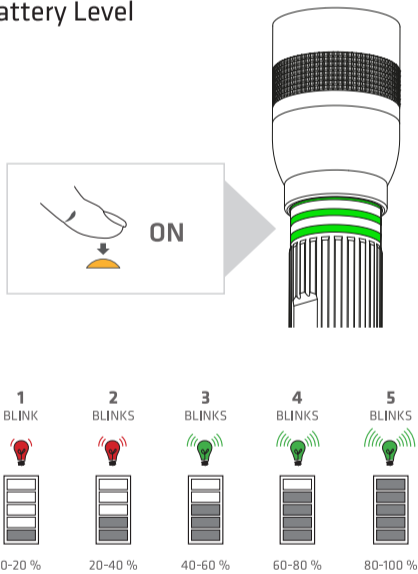

Light Control Function

Battery Level

Hyperfocus and Focuslock

Charging (0°C - +45°C)

Additional Information

Warning

Specifications