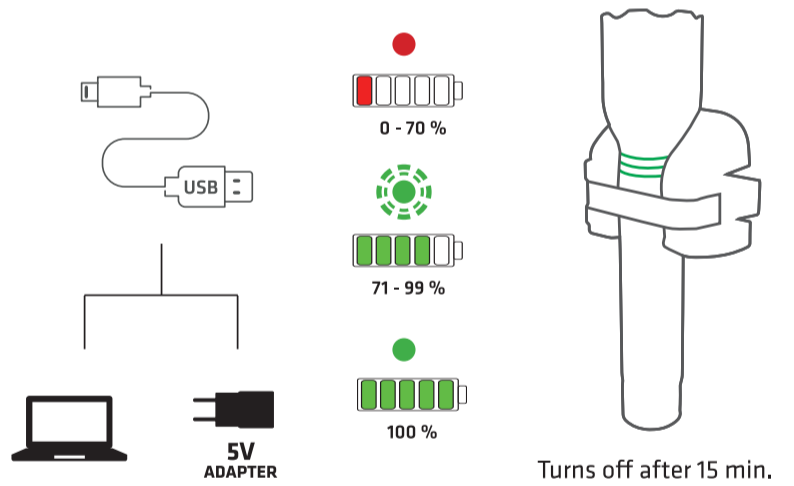

Light Control Function

Battery Level

Hyperfocus and Focuslock

Charging (0°C - +45°C)

Additional Information

Warning

Specifications