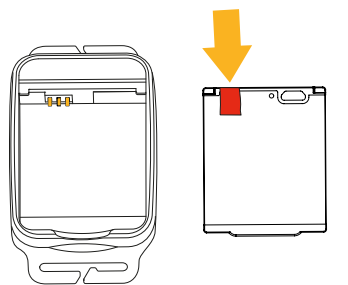

V3 pro rechargeable

Light Control Function

BACK LIGHT OFF/ON

TRANSPORT LOCK

Hyperfocus, Head Angle and Cable

Charging (0°C - +45°C)

Additional Information

REMOVE SAFETY FOIL FROM THE BATTERY BEFORE USE