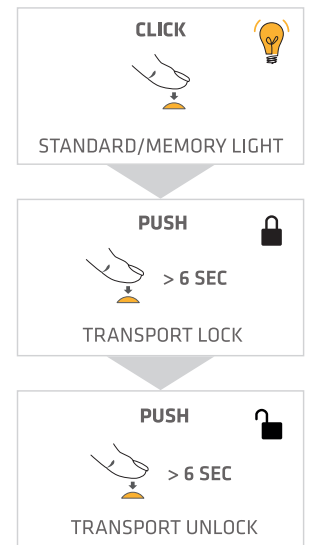

V3 pro rechargeable

Light Control Function

BACK LIGHT OFF/ON

TRANSPORT LOCK

Hyperfocus, Head Angle and Cable

Charging (0°C - +45°C)

Additional Information

REMOVE SAFETY FOIL FROM THE BATTERY BEFORE USE