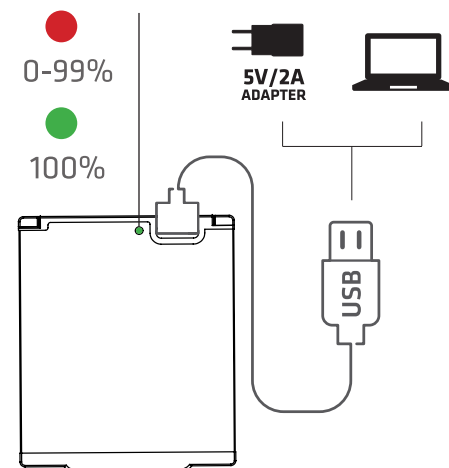

V3 pro rechargeable

Light Control Function

BACK LIGHT OFF/ON

TRANSPORT LOCK

Hyperfocus, Head Angle and Cable

Charging (0°C - +45°C)

Additional Information

REMOVE SAFETY FOIL FROM THE BATTERY BEFORE USE