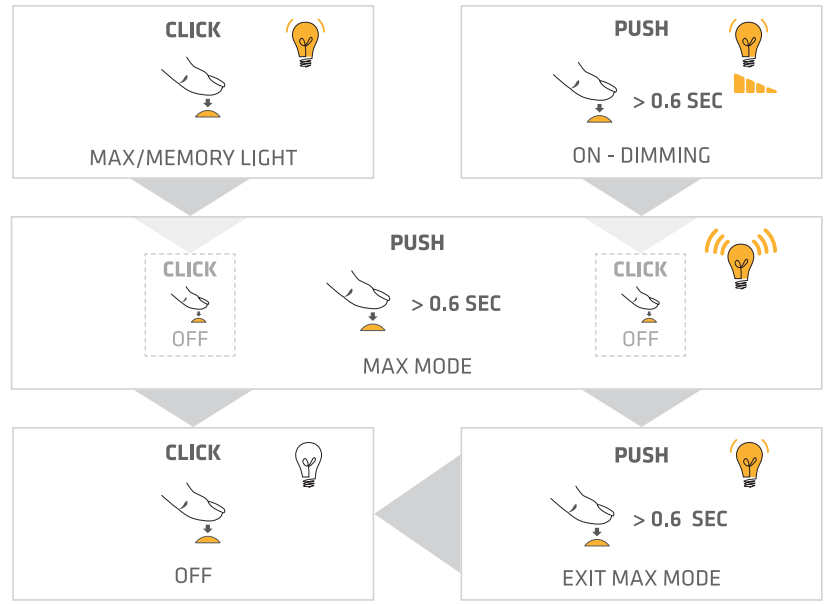

V3 pro rechargeable

Light Control Function

BACK LIGHT OFF/ON

TRANSPORT LOCK

Hyperfocus, Head Angle and Cable

Charging (0°C - +45°C)

Additional Information

REMOVE SAFETY FOIL FROM THE BATTERY BEFORE USE