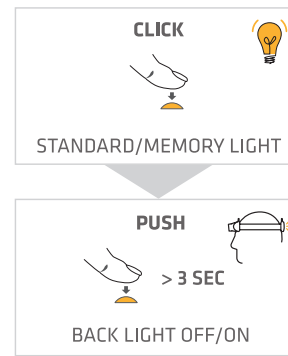

V3 pro rechargeable

Light Control Function

BACK LIGHT OFF/ON

TRANSPORT LOCK

Hyperfocus, Head Angle and Cable

Charging (0°C - +45°C)

Additional Information

REMOVE SAFETY FOIL FROM THE BATTERY BEFORE USE