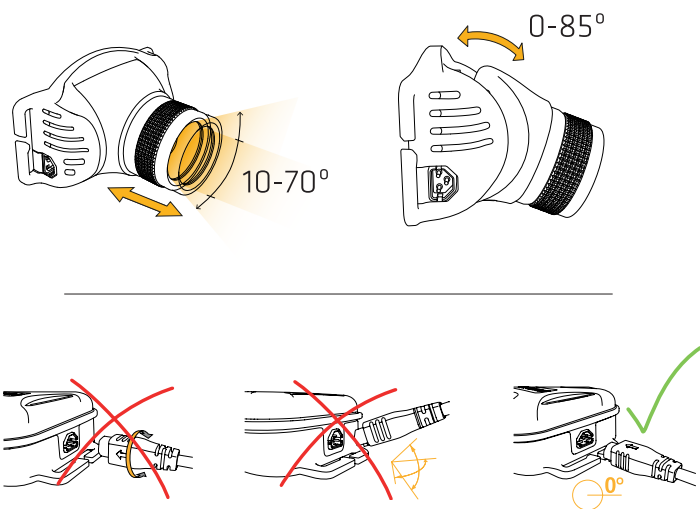

V3 pro rechargeable

Light Control Function

BACK LIGHT OFF/ON

TRANSPORT LOCK

Hyperfocus, Head Angle and Cable

Charging (0°C - +45°C)

Additional Information

REMOVE SAFETY FOIL FROM THE BATTERY BEFORE USE