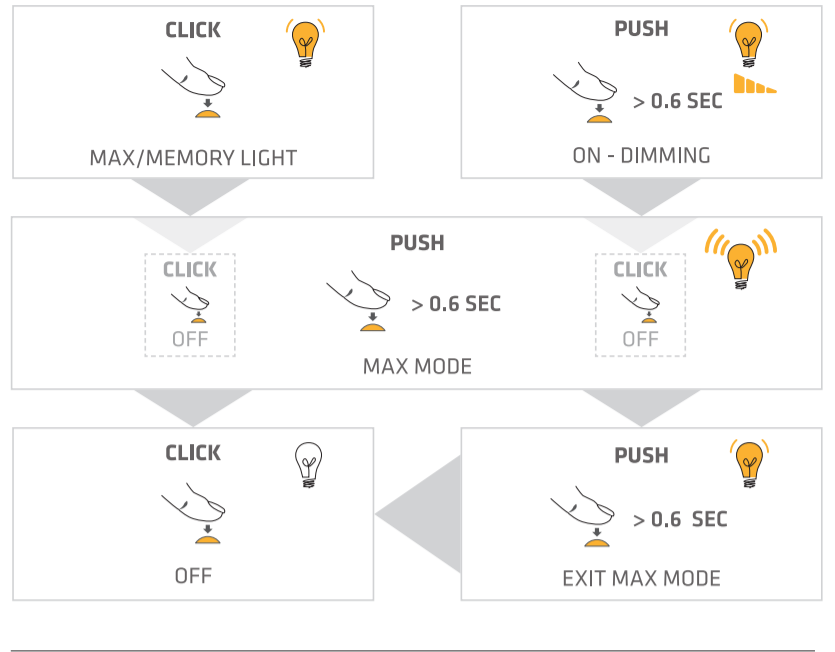

V4pro rechargeable

Light Control Function

BACK LIGHT OFF/ON

TRANSPORT LOCK

Head Angle and Cable

Charging (0°C - +45°C)

Additional Information

REMOVE SAFETY FOIL FROM THE BATTERY BEFORE USE