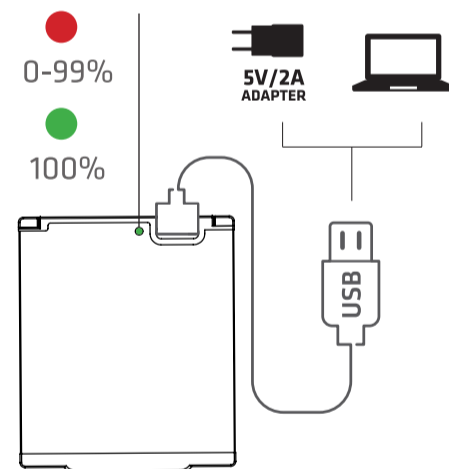

V4pro rechargeable

Light Control Function

BACK LIGHT OFF/ON

TRANSPORT LOCK

Head Angle and Cable

Charging (0°C - +45°C)

Additional Information

REMOVE SAFETY FOIL FROM THE BATTERY BEFORE USE