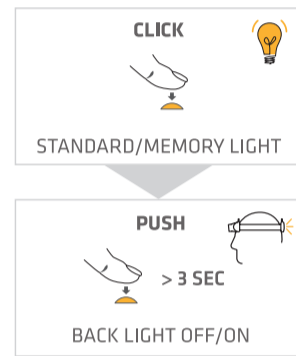

V4pro rechargeable

Light Control Function

BACK LIGHT OFF/ON

TRANSPORT LOCK

Head Angle and Cable

Charging (0°C - +45°C)

Additional Information

REMOVE SAFETY FOIL FROM THE BATTERY BEFORE USE