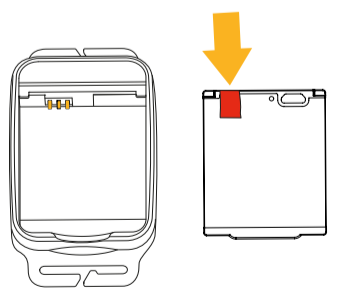

V4pro rechargeable

Light Control Function

BACK LIGHT OFF/ON

TRANSPORT LOCK

Head Angle and Cable

Charging (0°C - +45°C)

Additional Information

REMOVE SAFETY FOIL FROM THE BATTERY BEFORE USE