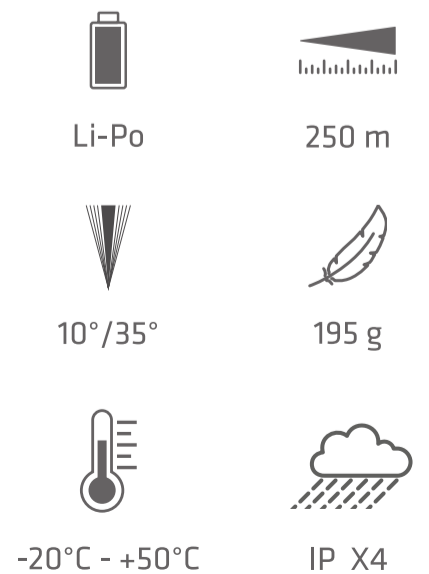

Specifications

This manual may contain typographical errors. Data and information are subject to change without notice

Steiner A/S
Dyssen 3
DK-8200 Aarhus N
Phone: +45 87 52 52 12
Fax: +45 87 52 52 15
info@suprabeam.com
www.suprabeam.com