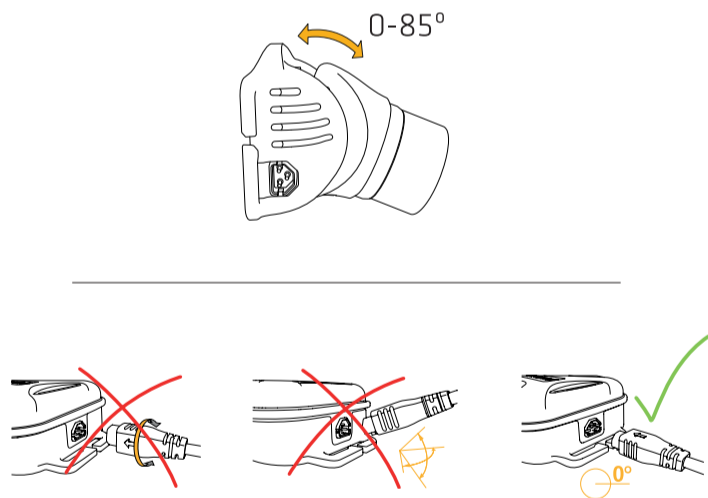

V4pro rechargeable

Light Control Function

BACK LIGHT OFF/ON

TRANSPORT LOCK

Head Angle and Cable

Charging (0°C - +45°C)

Additional Information

REMOVE SAFETY FOIL FROM THE BATTERY BEFORE USE