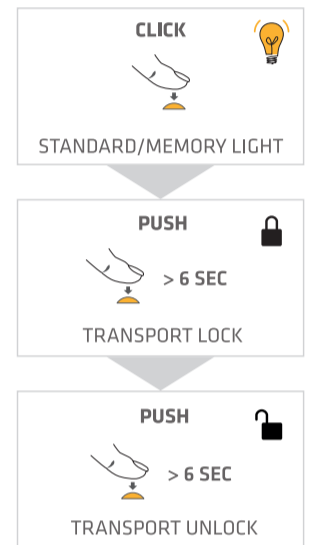

V4pro rechargeable

Light Control Function

BACK LIGHT OFF/ON

TRANSPORT LOCK

Head Angle and Cable

Charging (0°C - +45°C)

Additional Information

REMOVE SAFETY FOIL FROM THE BATTERY BEFORE USE