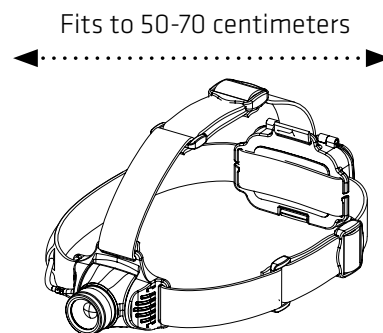

V3

LED / Focus configuration:	1 CREE Power Chip / Sliding Hyperfocus™
Case Material / Surface Treatment:	Hi-Tech Compound / Aluminium
Case Color:	Anthracite Dark Grey
Switch:	Electronic Switch System Below Head - BOOST, Dimmer with Memory and SOS
Headband:	Fits to 50-70 centimeters
Weight incl. battery:	160g
Ingress Protection Rating:	Splash Waterproof IPx4
Temperture:	-30°C to +60°C
Built in DC/DC Controller:	YES
Standard Power Source:	3 x AAA
Beam / Distance:	Variable from Spot to Floodlight / < 220 Meters
Luminous Flux:	BOOST: 250 Lumens / Dimmer: 15-150 Lumens
Lighting Time:	< 30 hours
Accessories included:	Pro. Quality Pouch with Velcro and Press Stud, Removable, Washable Headband
EAN-Code:	57 04049 90050 9
Customs Tariff Number:	8513 1000
Packaging:	Gift Box
Single Box Content / Size / Weight:	1 pcs, 11 x 6 x 13 cm / 254 g
Sales Box Content / Size / Weight:	6 pcs, 36.8 x 11.8 x 14.3 cm / 1.64 kg
Master Box Content / Size / Weight:	36 pcs, 38.8 x 37.4 x 30.6 / 11 kg
Order's Adress:	sales@steinerweb.com
Part. No.:	910.030