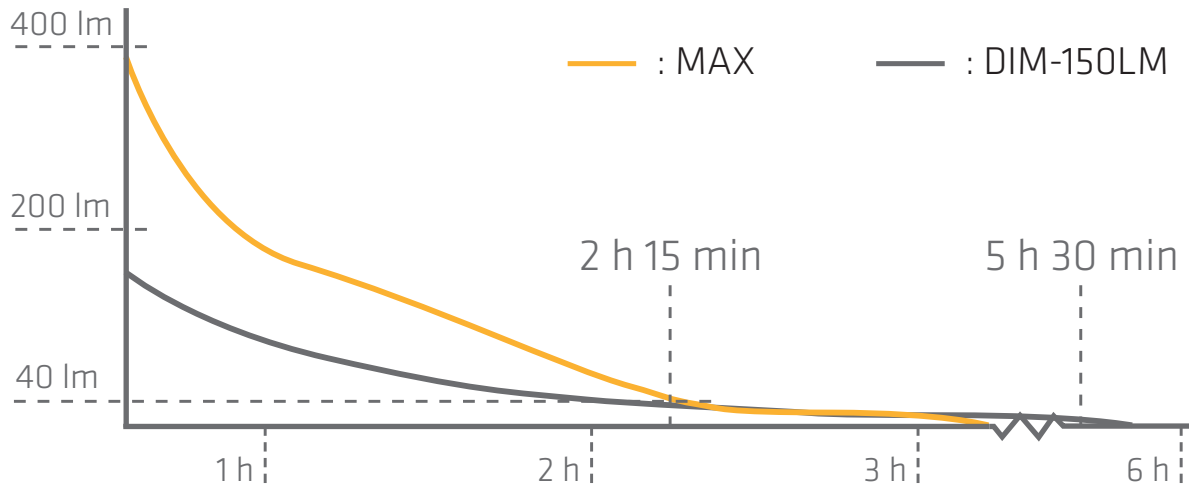

LIGHT CURVE AND RUNTIMES

MAX

380 LUMENS 38

2 h | 15 min

DIMMING

380 LUMENS 10

2¹⁵ min - 75 h

DIM-150LM

150 LUMENS 15

5 h | 30 min

SPECIFICATIONS

LED / Focus configuration:	1 CREE Power Chip / Sliding Hyperfocus™
Case Material / Surface Treatment:	Anodized, High Strength Aluminium
Case Color:	Anthracite Dark Grey
Switch at rear:	Electronic Switch With Solid Silicone Cover
Dimensions:	L: 113.5mm, ø: 26.5mm
Weight incl. battery:	99g
Ingress Protection Rating:	Splash Waterproof IPx4
Temperature (Operation):	-20°C to +50°C

ELECTRONICS

Built in Controller:	Yes, dimmable
Standard Power Source:	3 x AAA Alkaline
Compatible with rechargeable cells:	Yes, with AAA NiMh 1.2V
Beam / Distance:	Variable from Spot to Floodlight / 230 Meters
Luminous Flux:	Max: 380 lm / Dim: 380-10 lm
Lighting Time:	Max: 2 h 15 min / Low Dim: 75 h
Accessories included:	Pro. Quality Pouch with Velcro and Press Stud, Strap

PACKAGING

Customs Tariff Number:	8513 1000
Packaging:	Presentation tube
Single Box Content / Size / Weight:	1 pcs, height/diameter, 18 x 8.5 cm / 267 g
Master Box Content / Size / Weight:	32 pcs, 35 x 35 x 40 cm / 8.55 kg
Order's Address:	info@suprabeam.com
Part. No.:	503.1105
EAN-CODE:	5704049907515