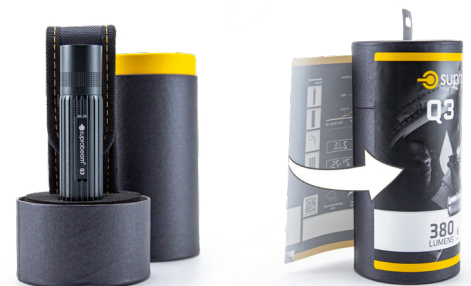

PRESENTATION TUBE

REUSABLE LABEL