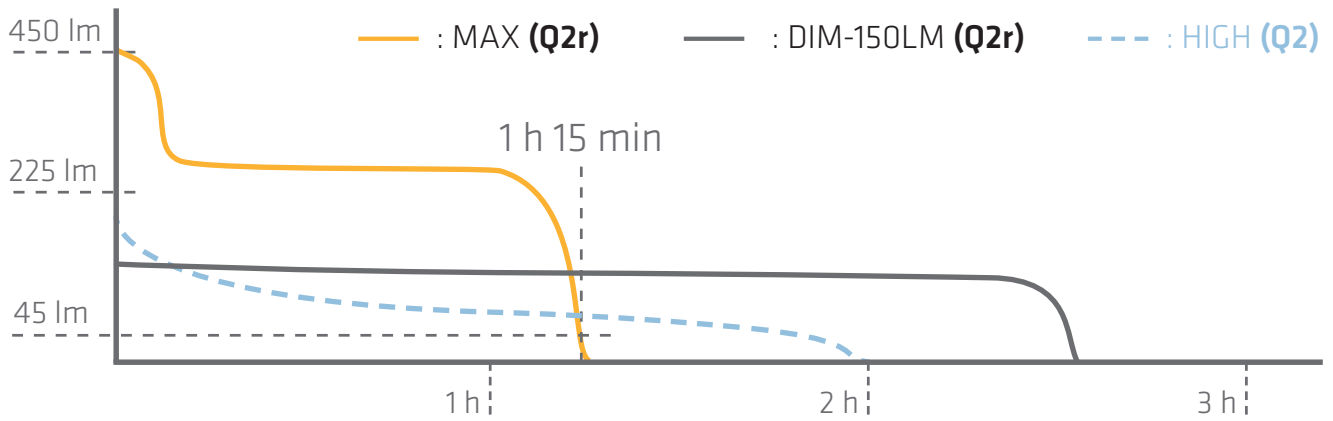

LIGHT CURVE AND RUNTIMES

MAX

450 ^{LUMENS} 45

1 h | 15 min

DIMMING

250 ^{LUMENS} 6

1 ³⁰min - 70 h

DIM-150LM

150 ^{LUMENS} 15

2 h | 30 min

Q2 - HIGH

200 ^{LUMENS} 20

2 h

SPECIFICATIONS

LED / Focus configuration:	1 CREE Power Chip / Sliding Hyperfocus™
Case Material / Surface Treatment:	Anodized, High Strength Aluminium
Case Color:	Anthracite Dark Grey
Switch at rear:	Electronic Task Switch With Solid Silicone Cover
Dimensions:	L: 116mm, ø: 26mm
Weight incl. battery:	67g
Ingress Protection Rating:	Splash Waterproof IPx4
Temperature (Operation):	-20°C to +50°C

ELECTRONICS

Built in Controller:	Yes, DIM and STEP mode
Standard Power Source:	1 x Li-Po (1100 mAh)
Beam / Distance:	Variable from Spot to Floodlight / 175 Meters
Luminous Flux:	Max: 450 lm / Dim: 250-6 lm
Lighting Time:	Max: 1 h 15m. / Low dim: 70 h.
Accessories included:	Pro. Quality Pouch with Velcro and Press Stud, USB-Cable
Charging time:	To 80%: 1h 45m To 100% : 3h 15m
Charging temperature:	0°C - +45°C

PACKAGING

Customs Tariff Number:	8513 1000
Packaging:	Presentation tube
Single Box Content / Size / Weight:	1 pcs, height/diameter, 18 x 8.5 cm / 283 g
Master Box Content / Size / Weight:	32 pcs, 35 x 35 x 40 cm / 9,05 kg
Order's Address:	info@suprabeam.com
Part. No.:	502.5005
EAN-CODE:	5704049907508