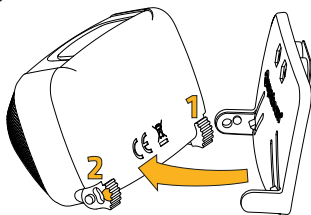

1

2

3

suprabeam®

Steiner A/S
Dyssen 3 · DK-8200 Aarhus N
Phone: +45 87 52 52 12
Fax: +45 87 52 52 15
Contact: info@suprabeam.com · www.suprabeam.com

SCAN FOR MORE INFO