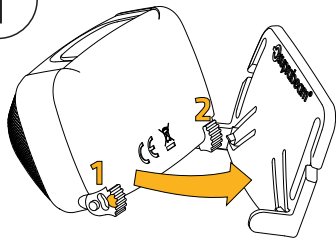

1

2

3

suprabeam®

Steiner A/S
Dyssen 3 · DK-8200 Aarhus N
Phone: +45 87 52 52 12
Fax: +45 87 52 52 15
Contact: info@suprabeam.com · www.suprabeam.com

SCAN FOR MORE INFO