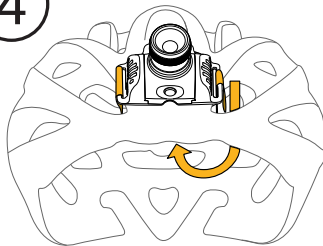

1

2

3

4

suprbeam®

Velcro Mount

Steiner A/S
Dyssen 3 · DK-8200 Aarhus N
Phone: +45 87 52 52 12
Fax: +45 87 52 52 15
Contact: info@suprbeam.com · www.suprbeam.com

This manual may contain typographical errors.
Data and information are subject to
change without notice