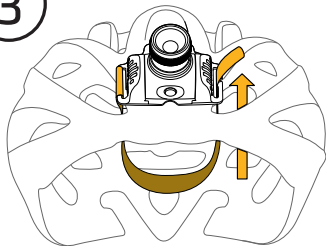

1

2

3

4

suprbeam®

Velcro Mount

Steiner A/S
Dyssen 3 · DK-8200 Aarhus N
Phone: +45 87 52 52 12
Fax: +45 87 52 52 15
Contact: info@suprbeam.com · www.suprbeam.com

This manual may contain typographical errors.
Data and information are subject to
change without notice