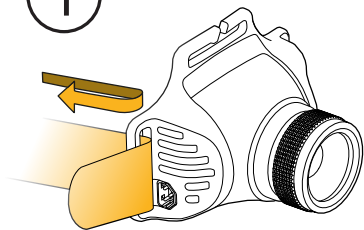

1

2

3

4

suprbeam®

Velcro Mount

Steiner A/S
Dyssen 3 · DK-8200 Aarhus N
Phone: +45 87 52 52 12
Fax: +45 87 52 52 15
Contact: info@suprbeam.com · www.suprbeam.com

This manual may contain typographical errors.
Data and information are subject to
change without notice